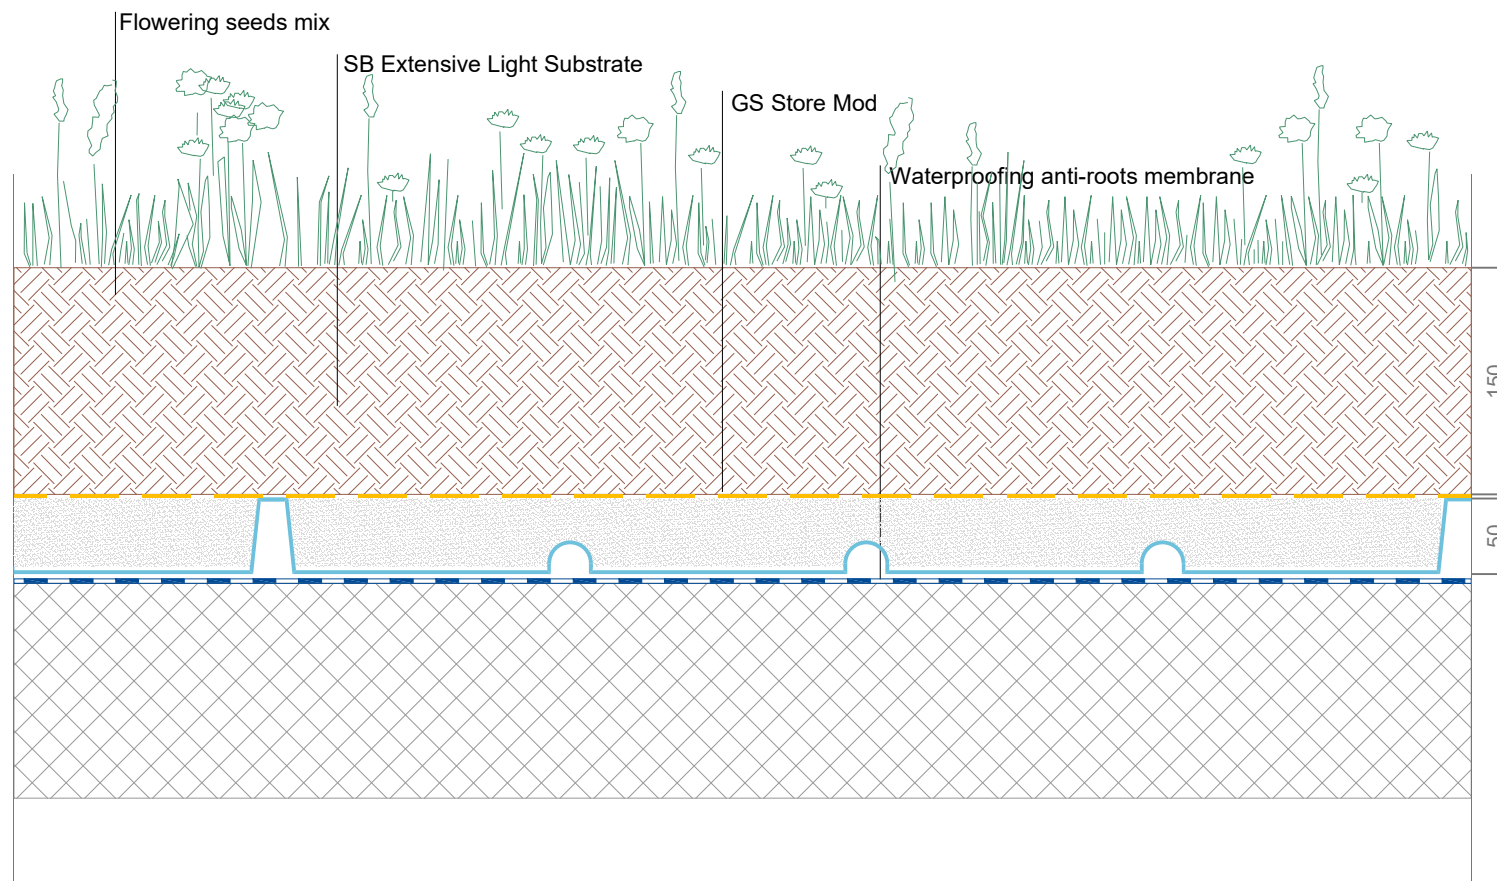

# Extensive Green Roof\_Perennials Herbs

Scale 1:5