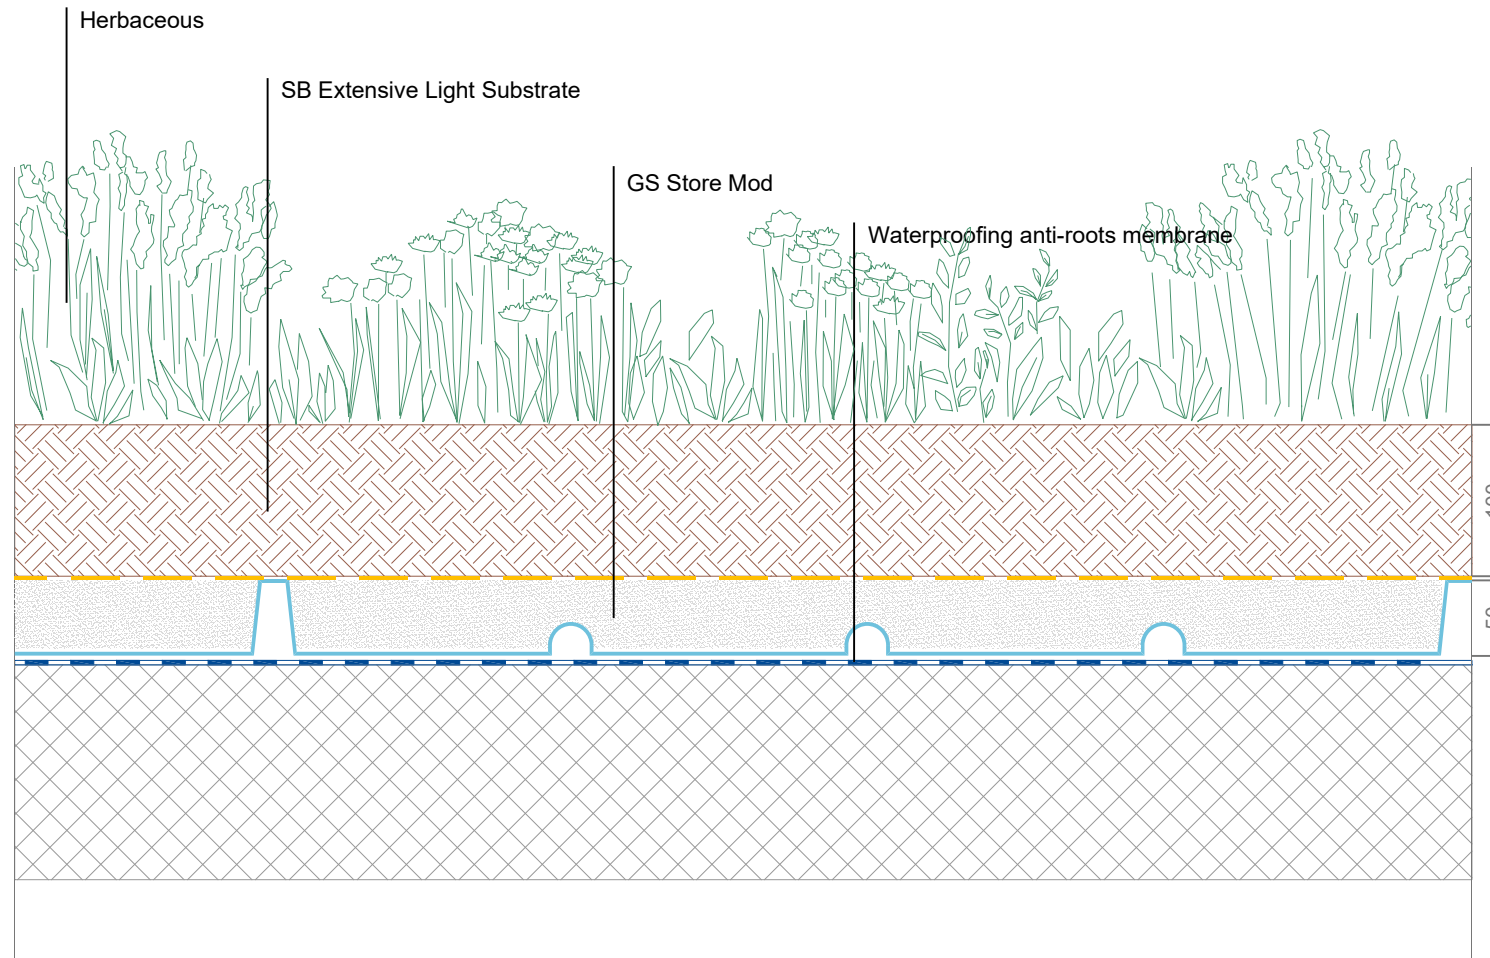

Extensive Green Roof_Herbaceous

Scale 1:5