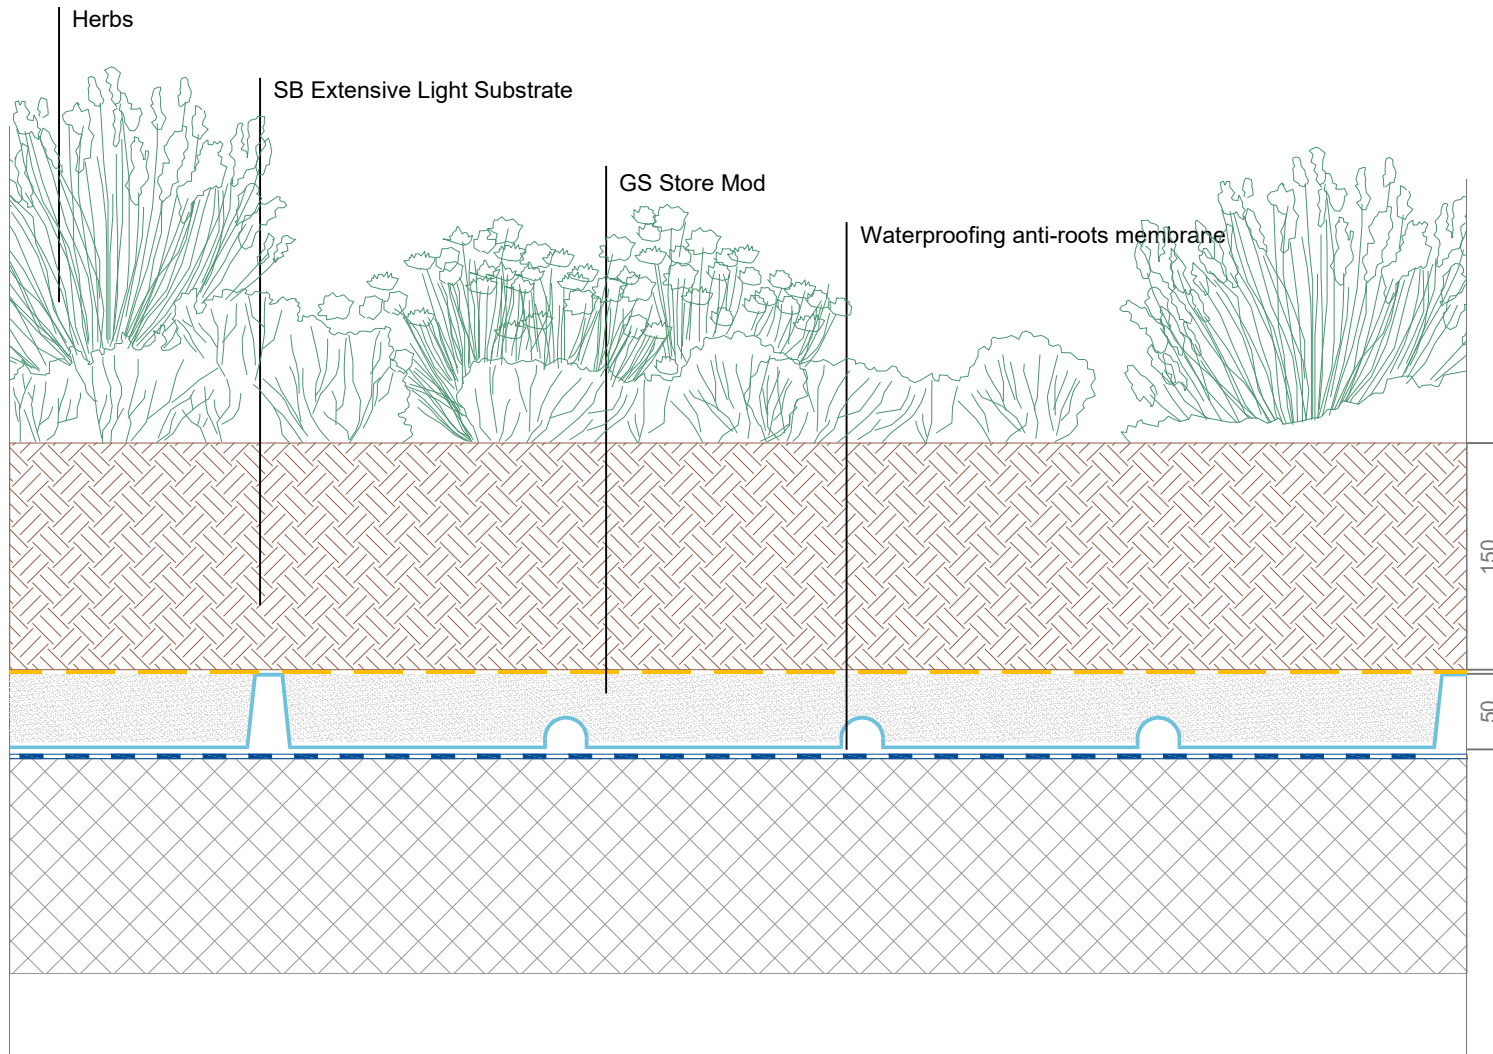

Extensive Green Roof_Perennials Herbs

Scale 1:5