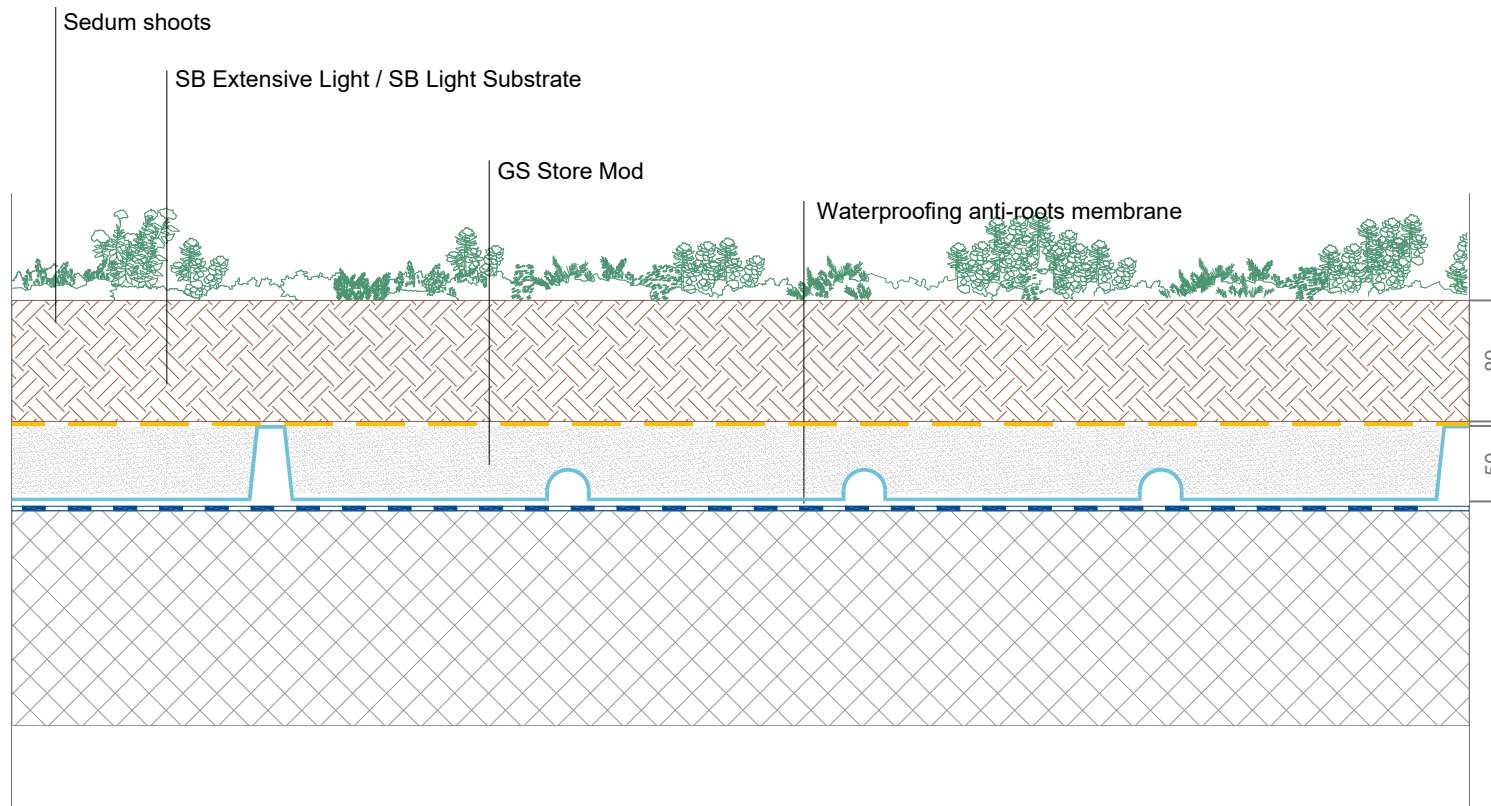

# Extensive Green Roof\_ Sedum shoots

Scale 1:5