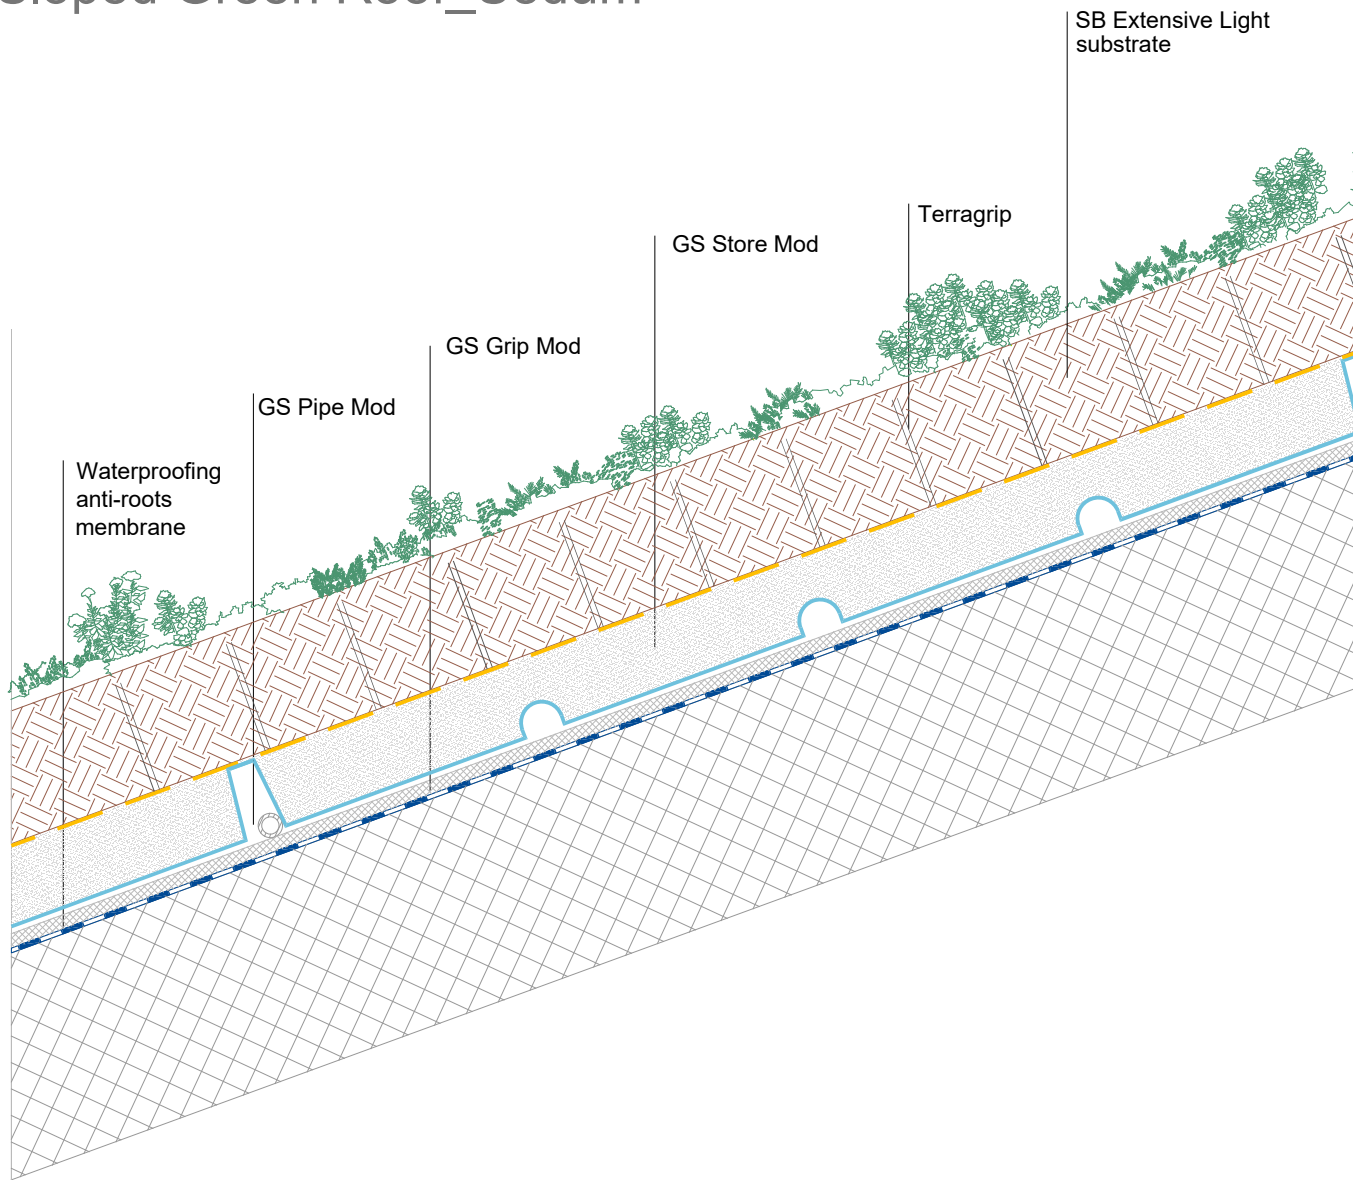

Extensive Sloped Green Roof_Sedum

sistemi pensili
green
safe

Scala 1:5