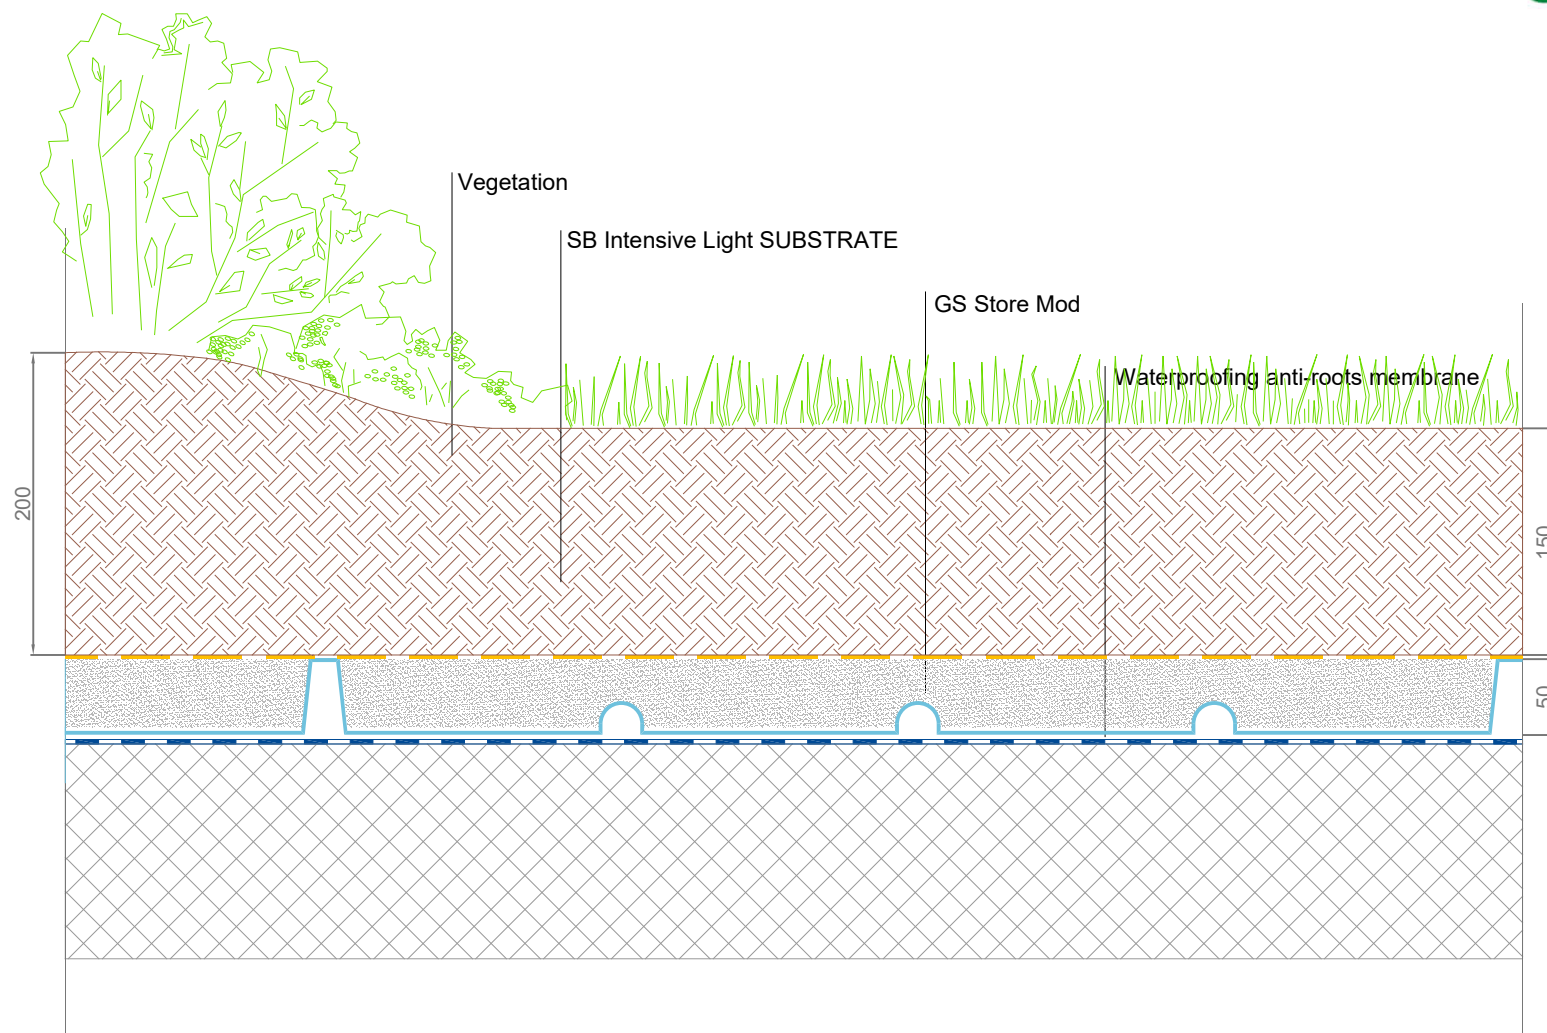

Intensive Green Roof_ Lawn and shrubs

Scale 1:5