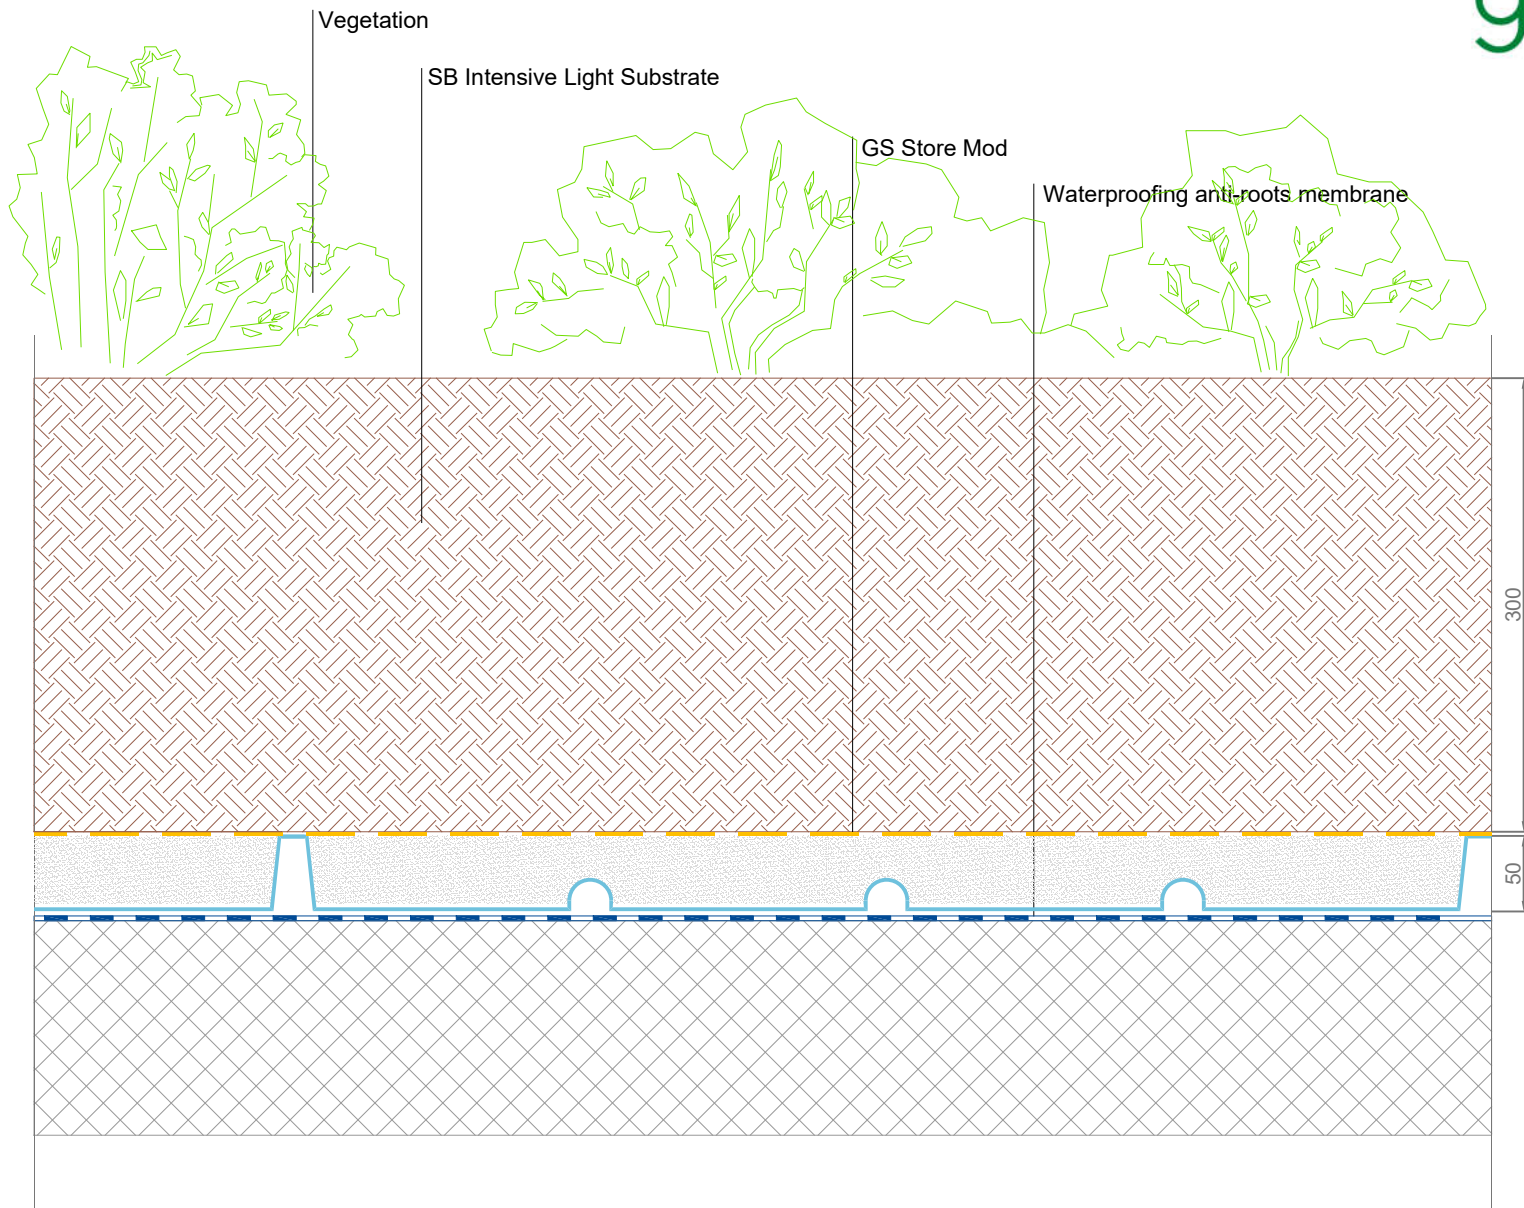

Intensive Green Roof

sistemi pensili
green
safe

Scale 1:5