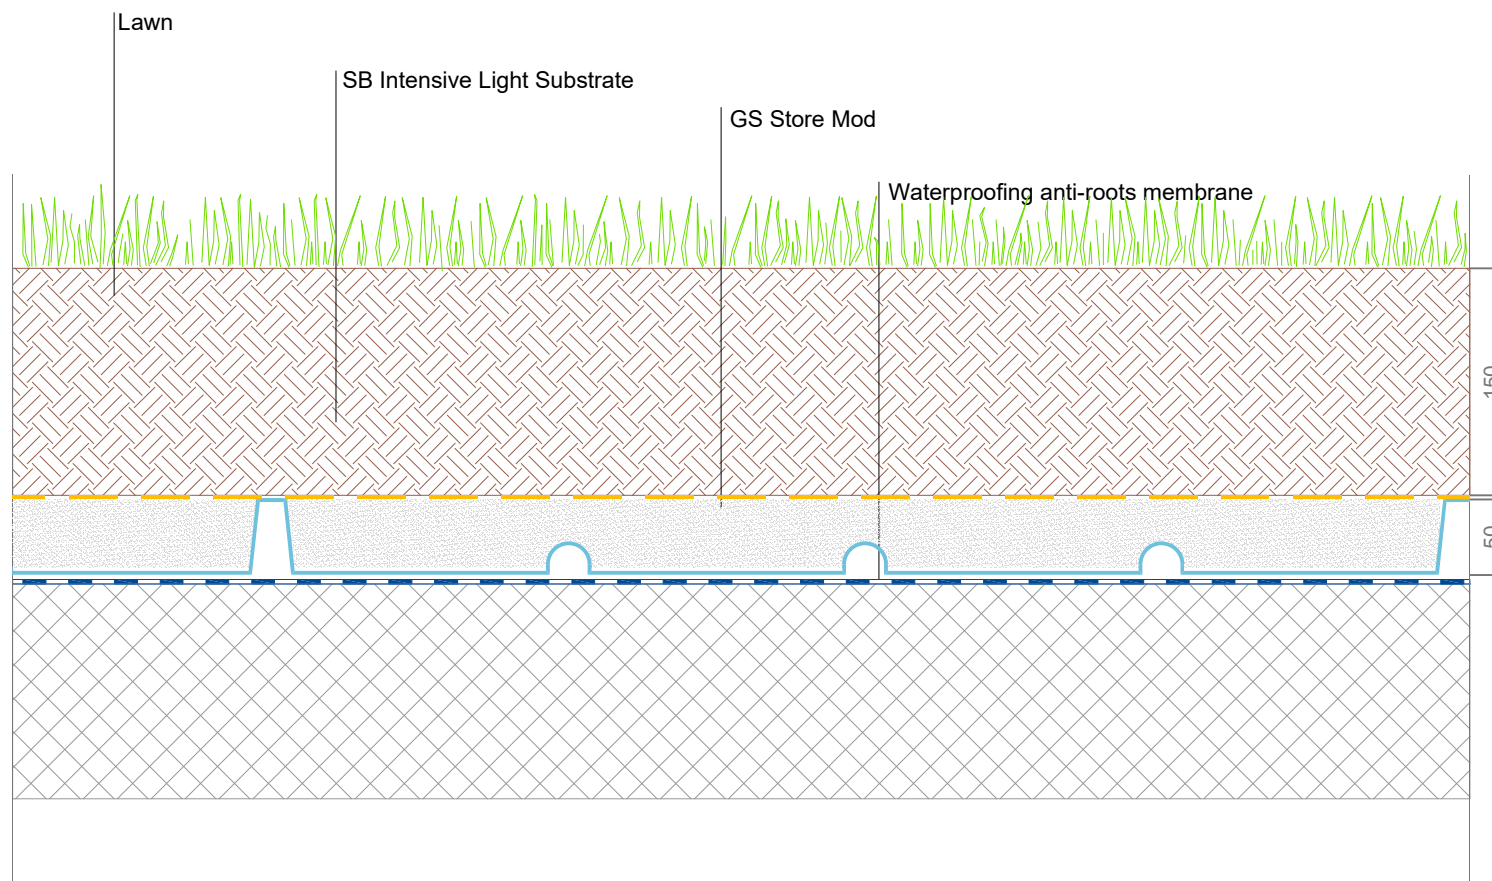

Intensive Lightweight Green Roof_Lawn

Scale 1:5