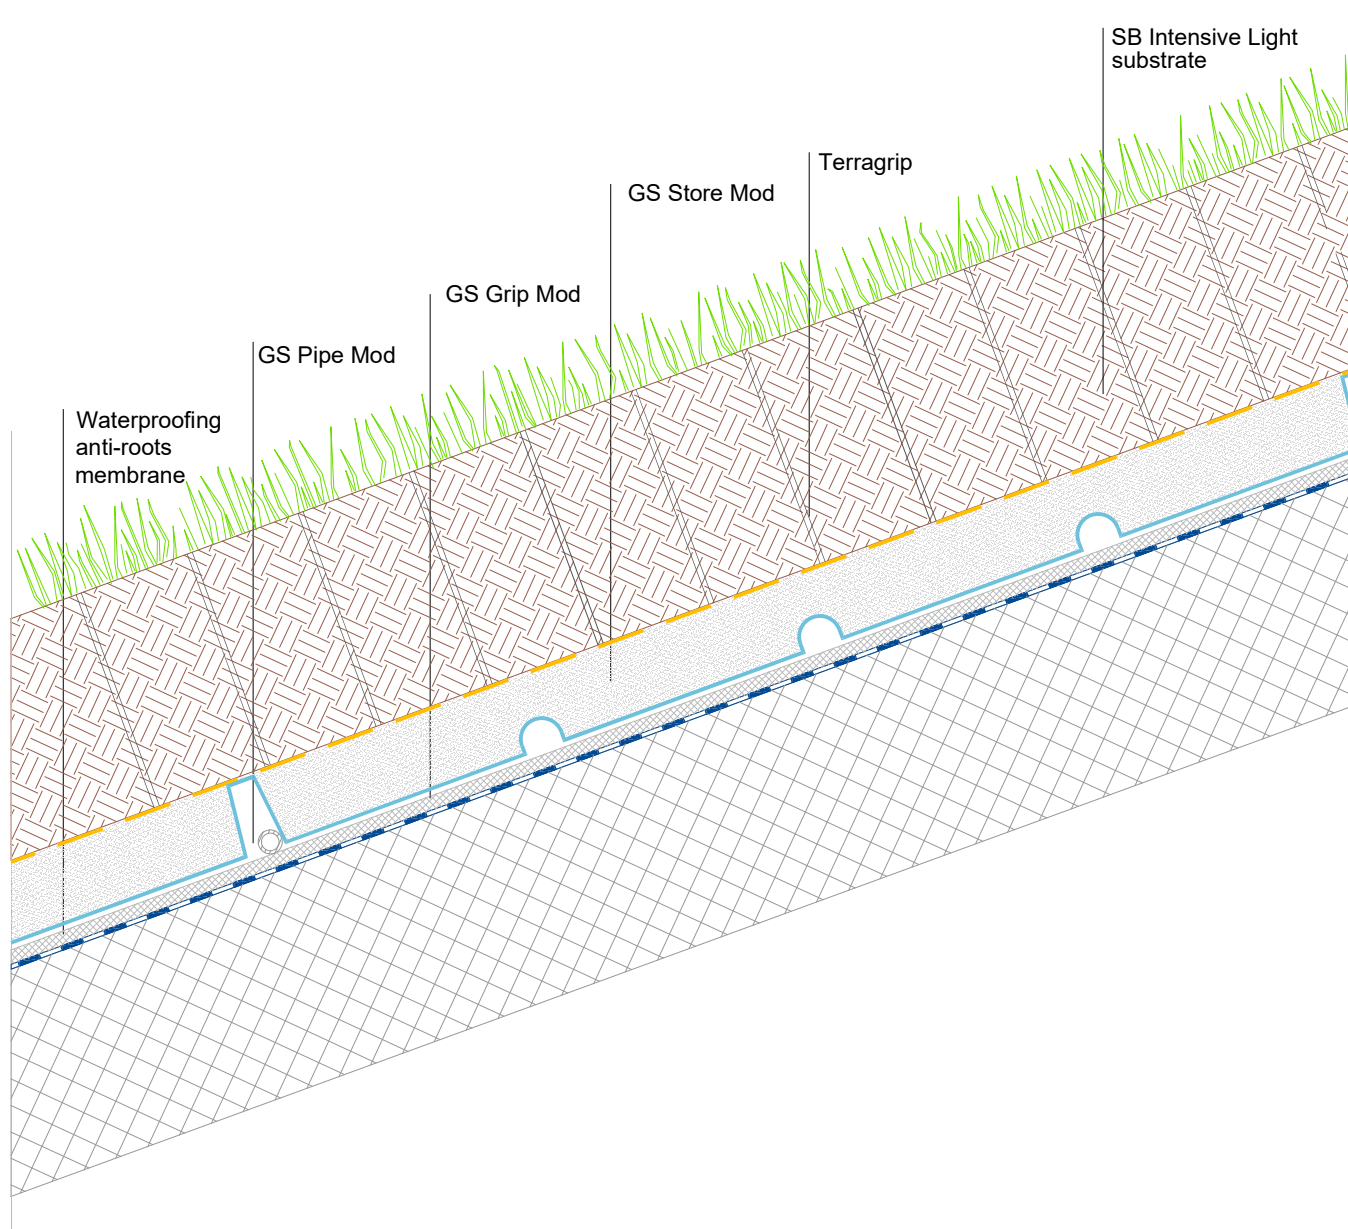

Intensive Sloped Green Roof

Scala 1:5